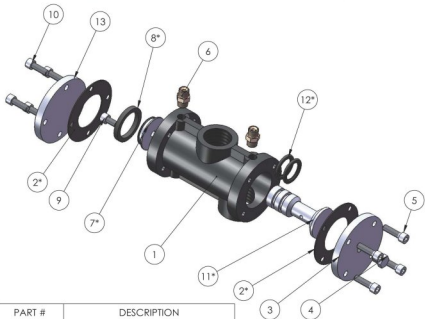

AIR INLET VALVE (290350)

ITEM #	PART #	DESCRIPTION
1	290312	VALVE HOUSING
2*	290316	GASKET
3	290315	BOTTOM PLATE/1/4NPT
4	PL02	PLUG 1-4 INCH BSP
5	290306	SCREWM8X25
6	290217	NIPPLE- 1/4" X 1/8"
7*	290330	PISTON
8*	290331	PISTON SEAL
9	290305	PISTON SCREW 8X15
10	290306	SCREWM8X25
11*	290320	INLET VALVE CYLINDER
12*	290327	BLEED CYLINDER O-RING
13	290315A	TOP PLATE

*- INCLUDED IN SERVICE KIT- PART# 290360