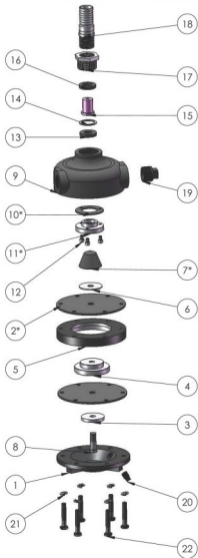

MG-78 EXHAUST VALVE (EE290182)

ITEM NO.	PART #	DESCRIPTION
1		VALVE COVER
2*		DIAPHRAGM
3		WASHER FOR BOLT
4		INNER SPACER RING
5		OUT SPACER RING
6		WASHER
7*		VALVE BALL
8		HEX BOLT
9		VALVE BODY
10*		GASKET FOR SEAT
11*		SEAT
12		SHCS BOLT
13		WASHER FOR NOZZLE ID
14		WASHER FOR NOZZLE
15		NOZZLE
16		WASHER FOR NOZZLE OD
17		CAP
18	EE520181	1" BARB FITTING
19		PLUG 1 INCH NIPPLE
20		PLUG 1-4 INCH NPT
21		LOCK WASHER
22		HEX BOLT LONG

*-INCLUDED IN REPAIR KIT- PART# EE290183