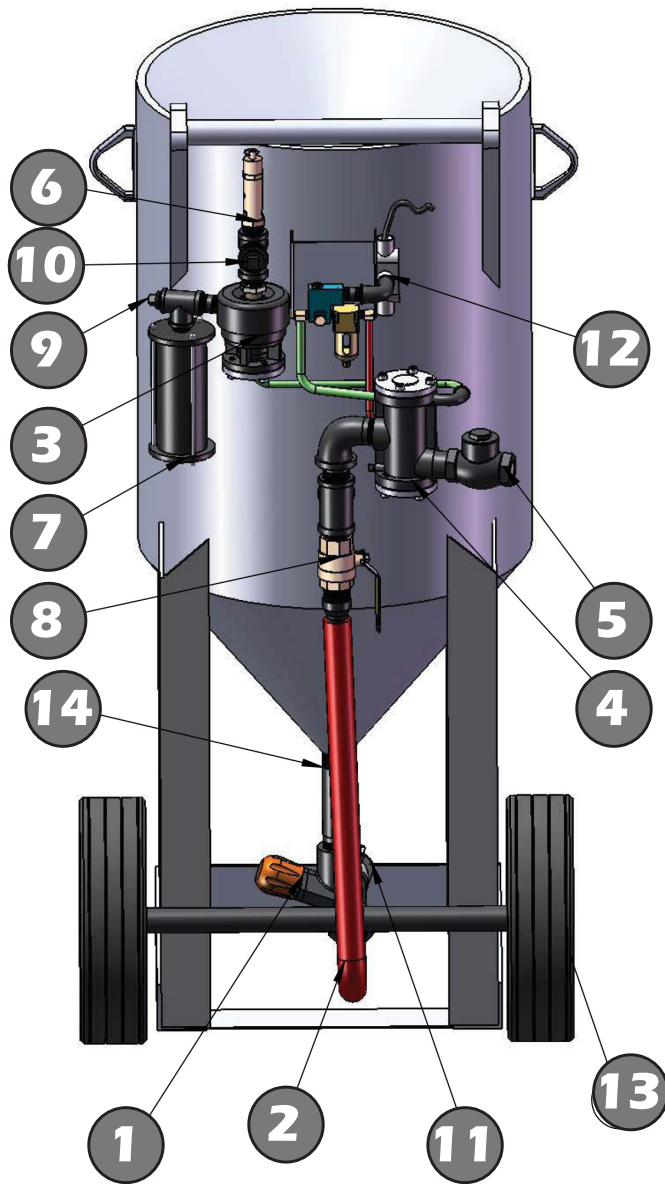

**MBM - 3.5PRE**  
**MBM - 6.5PRE**  
**MBM - 10PRE**  
 (Electric controls with M-Valve)

ITEM #	STOCK #	DESCRIPTION
1	EE2125-107	1-1/4" M VALVE W/ URETHANE SLEEVE
2	125-AIR	1-1/4" AIR HOSE
3	290375	DUMP VALVE
4	290350	MIV INLET VALVE 1-1/4"
5	F293-J	CHECK VALVE 1-1/4"
6	51810-150	KINGSTON 118C x 1 x 150PI
7	290340	MUB SILENCER
8	65-825	1-1/4" BRASS BALL VALVE
9	PL07	3/4" PLUG
10	PL10	1" PLUG
11	60525 (ALUM)	1-1/2" NPT TANK COUPLER
	60526 (BRASS)	"
	60526 (STEEL)	"
	60523 (ALUM)	1-1/2" NPT TANK COUPLER
	60524 (BRASS)	"
	60624 (STEEL)	"
	60526L (BRASS)	1-1/2" POLYLINE TANK COUPLER
	60626L (STEEL)	"
12	24000-C	ELECTRIC CONTROLS ASSY
13	290010-65	WHEEL FOR 6.5 & 10 BLAST MACHINE
	290010-35	WHEEL FOR 3.5 BLAST MACHINE
14	290187	AV 1-1/4" X 6" NIPPLE